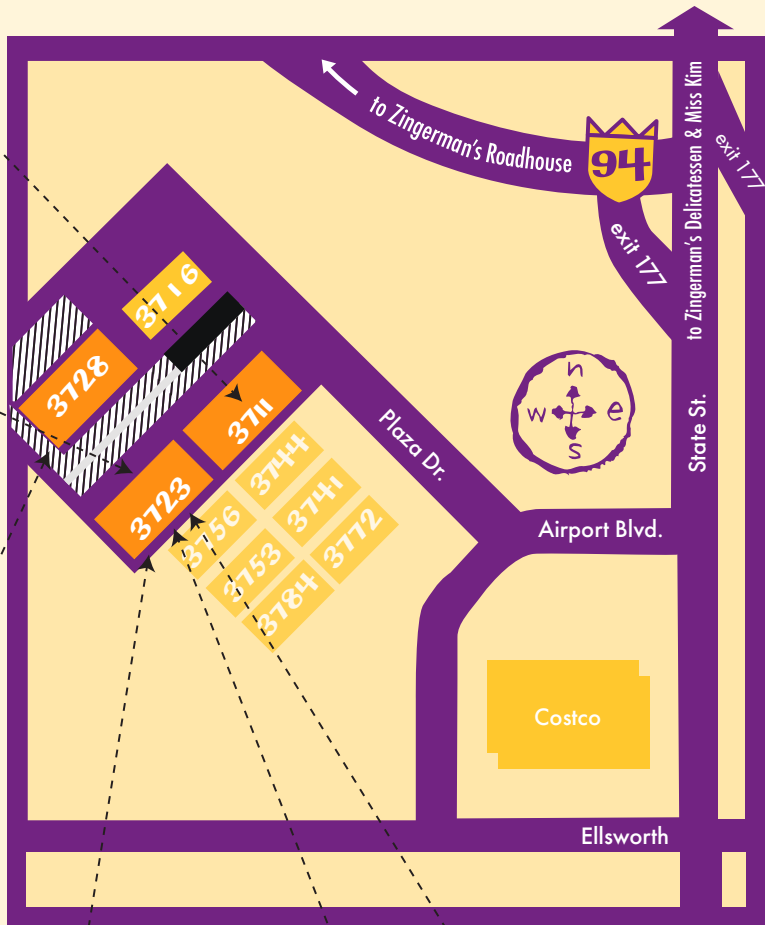

Zingerman's southside

a collection of zingerman's artisan food makers
and more, all in one place!

3711 Plaza Dr., Ann Arbor, MI
Mon-Sun 7A-7P • 734.761.2095
zingermansbakehouse.com
Your source for fresh breads and
pastries, as well as ready-made
sandwiches and hot soups for lunch.

3723 Plaza Dr., Ann Arbor, MI
M-Sun 7A-7P • 734.761.2095
zingermansbakehouse.com
We offer dozens of different bread,
pastry and cake hands-on baking
classes in our teaching kitchens.

3728 Plaza Dr., Ann Arbor, MI
734.930.1919 • zingtrain.com
Sharing Zingerman's unique approach
to business through seminars,
workshops, personalized training,
books and digital learning.

 **PARKING
AVAILABLE**
 **NO PARKING**

3723 Plaza Dr.,
Ann Arbor, MI
734.929.6060
M-Sun 7A-4P
zingermanscoffee.com
Artisan roastery & cafe serving
single estate, small batch coffees
and a made-to-order toast bar.

3723 Plaza Dr.,
Ann Arbor, MI
734.619.6666
Open daily 7A-4P
zingermanscandy.com
Fresh, handcrafted candy bars
and curated treats from
around the world.

EST 2017

**CREAM TOP
SHOP**

home of zingerman's creamery
3723 Plaza Dr., Ann Arbor, MI
Open daily 10A-6P • 734.929.0500
zingermanscreamery.com
Indulge in Zingerman's own Creamery
gelato and cheeses, select American
artisan cheeses, craft beers and wines,
fresh grilled sandwiches and munchables!